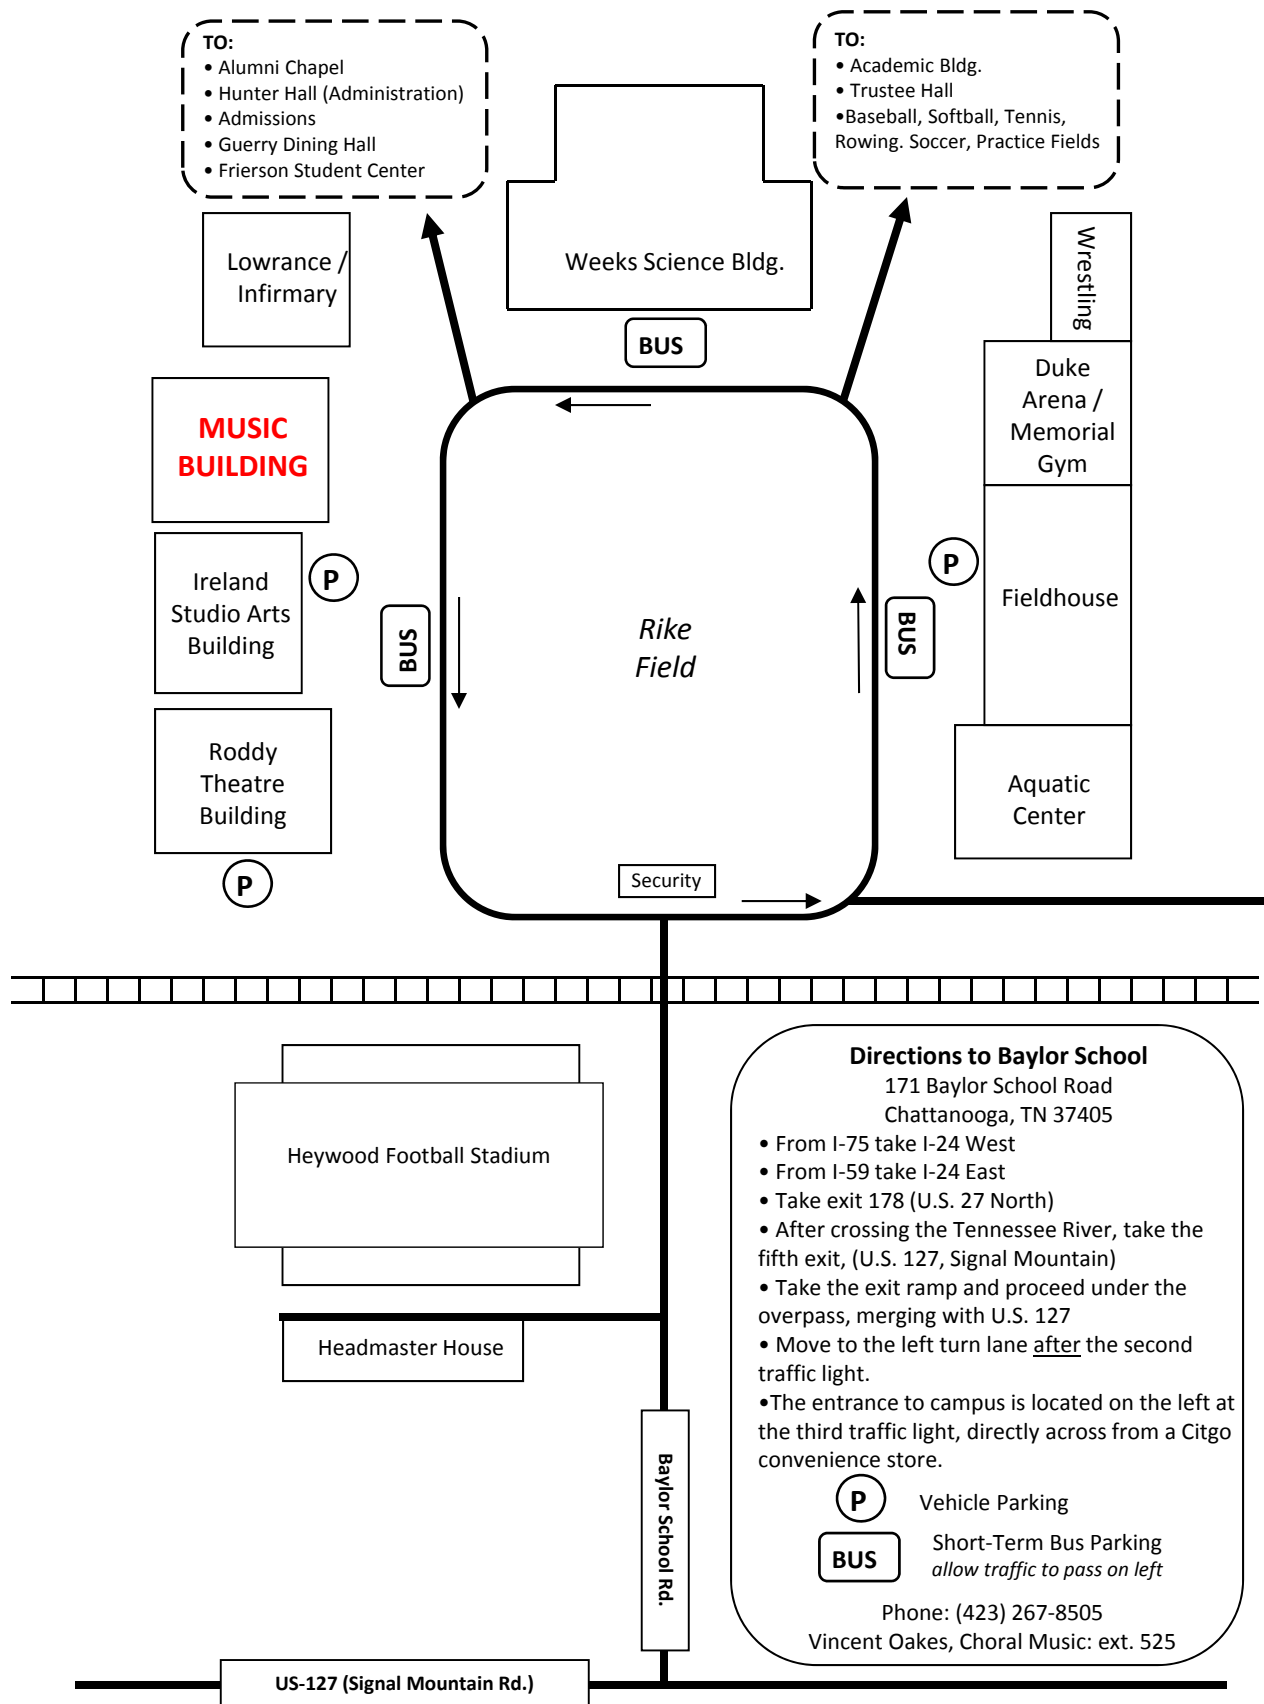

1 8 9 3 Baylor School

- TO:**
- Alumni Chapel
 - Hunter Hall (Administration)
 - Admissions
 - Guerry Dining Hall
 - Frierson Student Center

- TO:**
- Academic Bldg.
 - Trustee Hall
 - Baseball, Softball, Tennis, Rowing, Soccer, Practice Fields

Security

BUS

(P)

Wrestling
Duke Arena / Memorial Gym
Fieldhouse
Aquatic Center

Heywood Football Stadium

Headmaster House

Baylor School Rd.

US-127 (Signal Mountain Rd.)

Directions to Baylor School
171 Baylor School Road
Chattanooga, TN 37405

- From I-75 take I-24 West
- From I-59 take I-24 East
- Take exit 178 (U.S. 27 North)
- After crossing the Tennessee River, take the fifth exit, (U.S. 127, Signal Mountain)
- Take the exit ramp and proceed under the overpass, merging with U.S. 127
- Move to the left turn lane after the second traffic light.
- The entrance to campus is located on the left at the third traffic light, directly across from a Citgo convenience store.