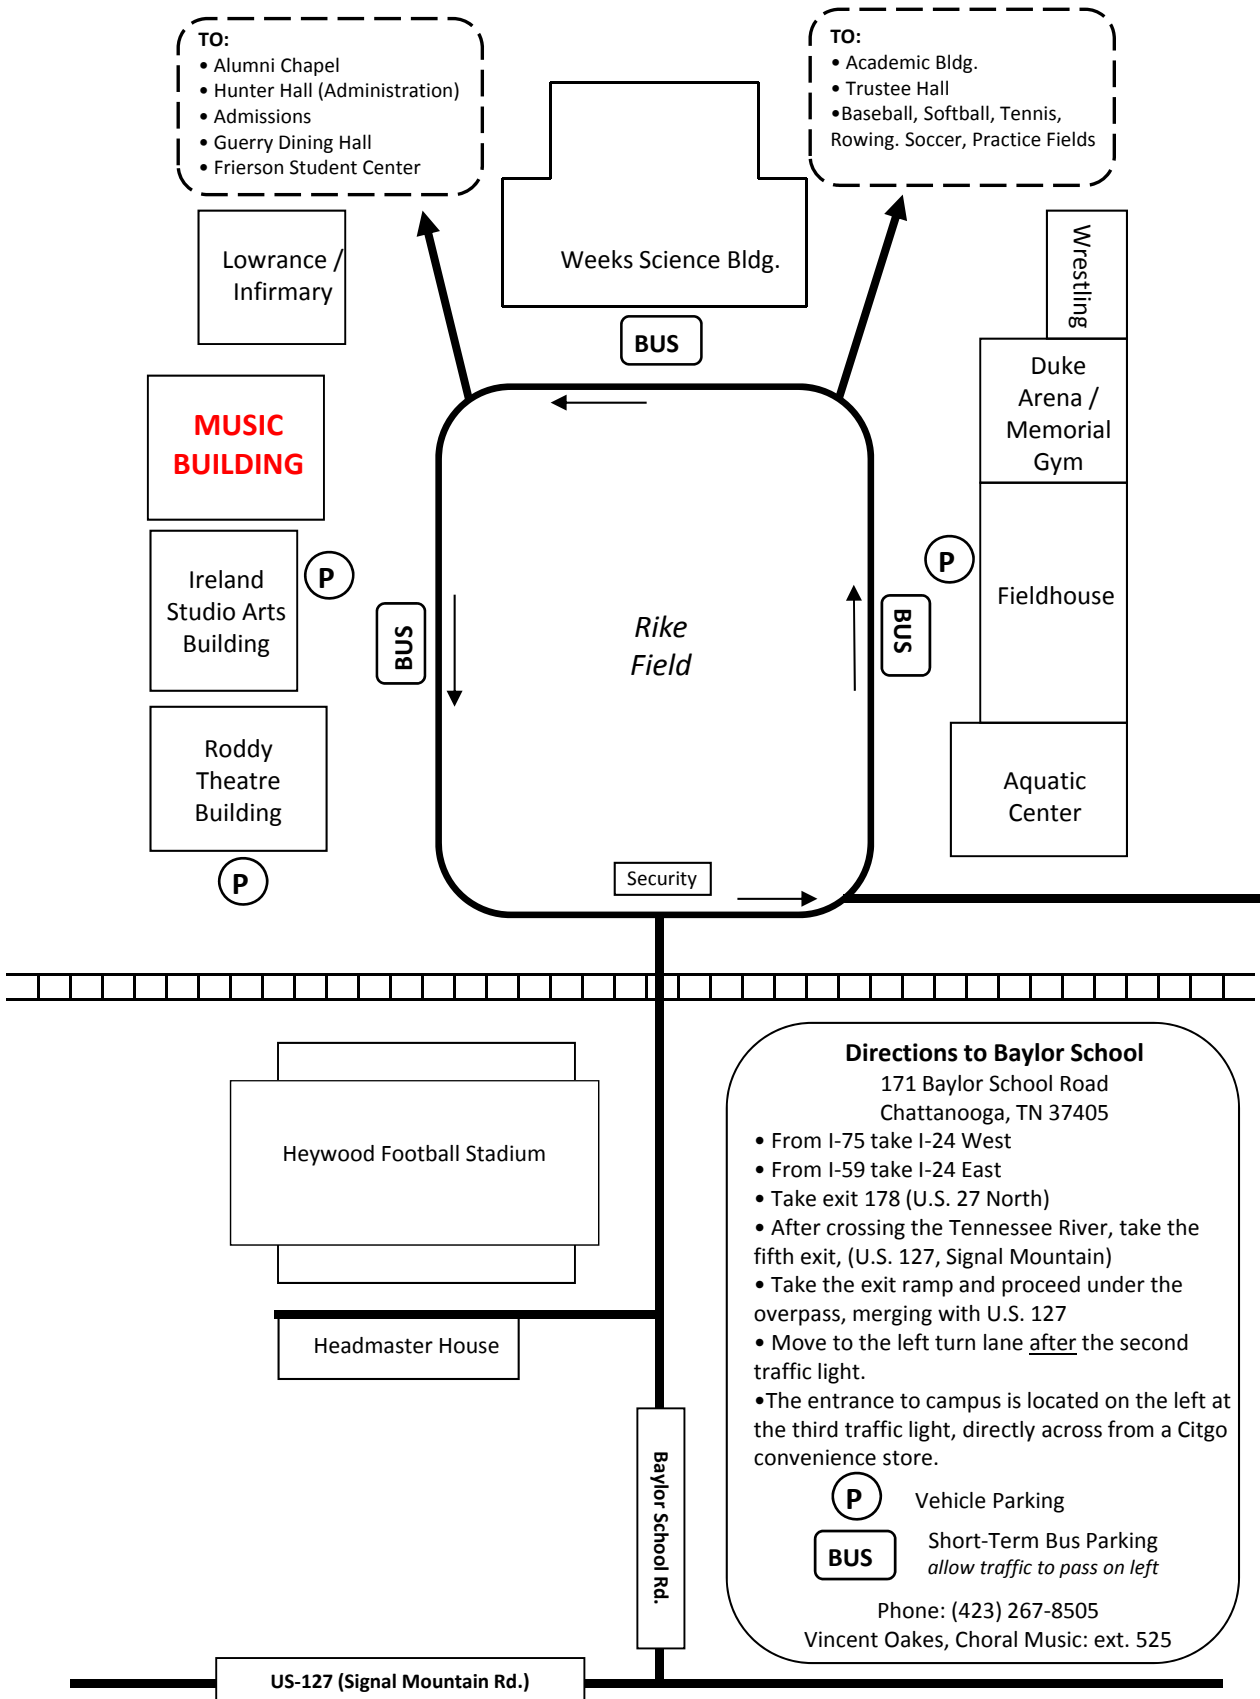

1 8 9 3 **B**aylor School

- TO:**
- Alumni Chapel
 - Hunter Hall (Administration)
 - Admissions
 - Guerry Dining Hall
 - Frierson Student Center

- TO:**
- Academic Bldg.
 - Trustee Hall
 - Baseball, Softball, Tennis, Rowing, Soccer, Practice Fields

Directions to Baylor School

171 Baylor School Road
Chattanooga, TN 37405

- From I-75 take I-24 West
- From I-59 take I-24 East
- Take exit 178 (U.S. 27 North)
- After crossing the Tennessee River, take the fifth exit, (U.S. 127, Signal Mountain)
- Take the exit ramp and proceed under the overpass, merging with U.S. 127
- Move to the left turn lane after the second traffic light.
- The entrance to campus is located on the left at the third traffic light, directly across from a Citgo convenience store.

(P) Vehicle Parking

(BUS) Short-Term Bus Parking
allow traffic to pass on left

Phone: (423) 267-8505
Vincent Oakes, Choral Music: ext. 525